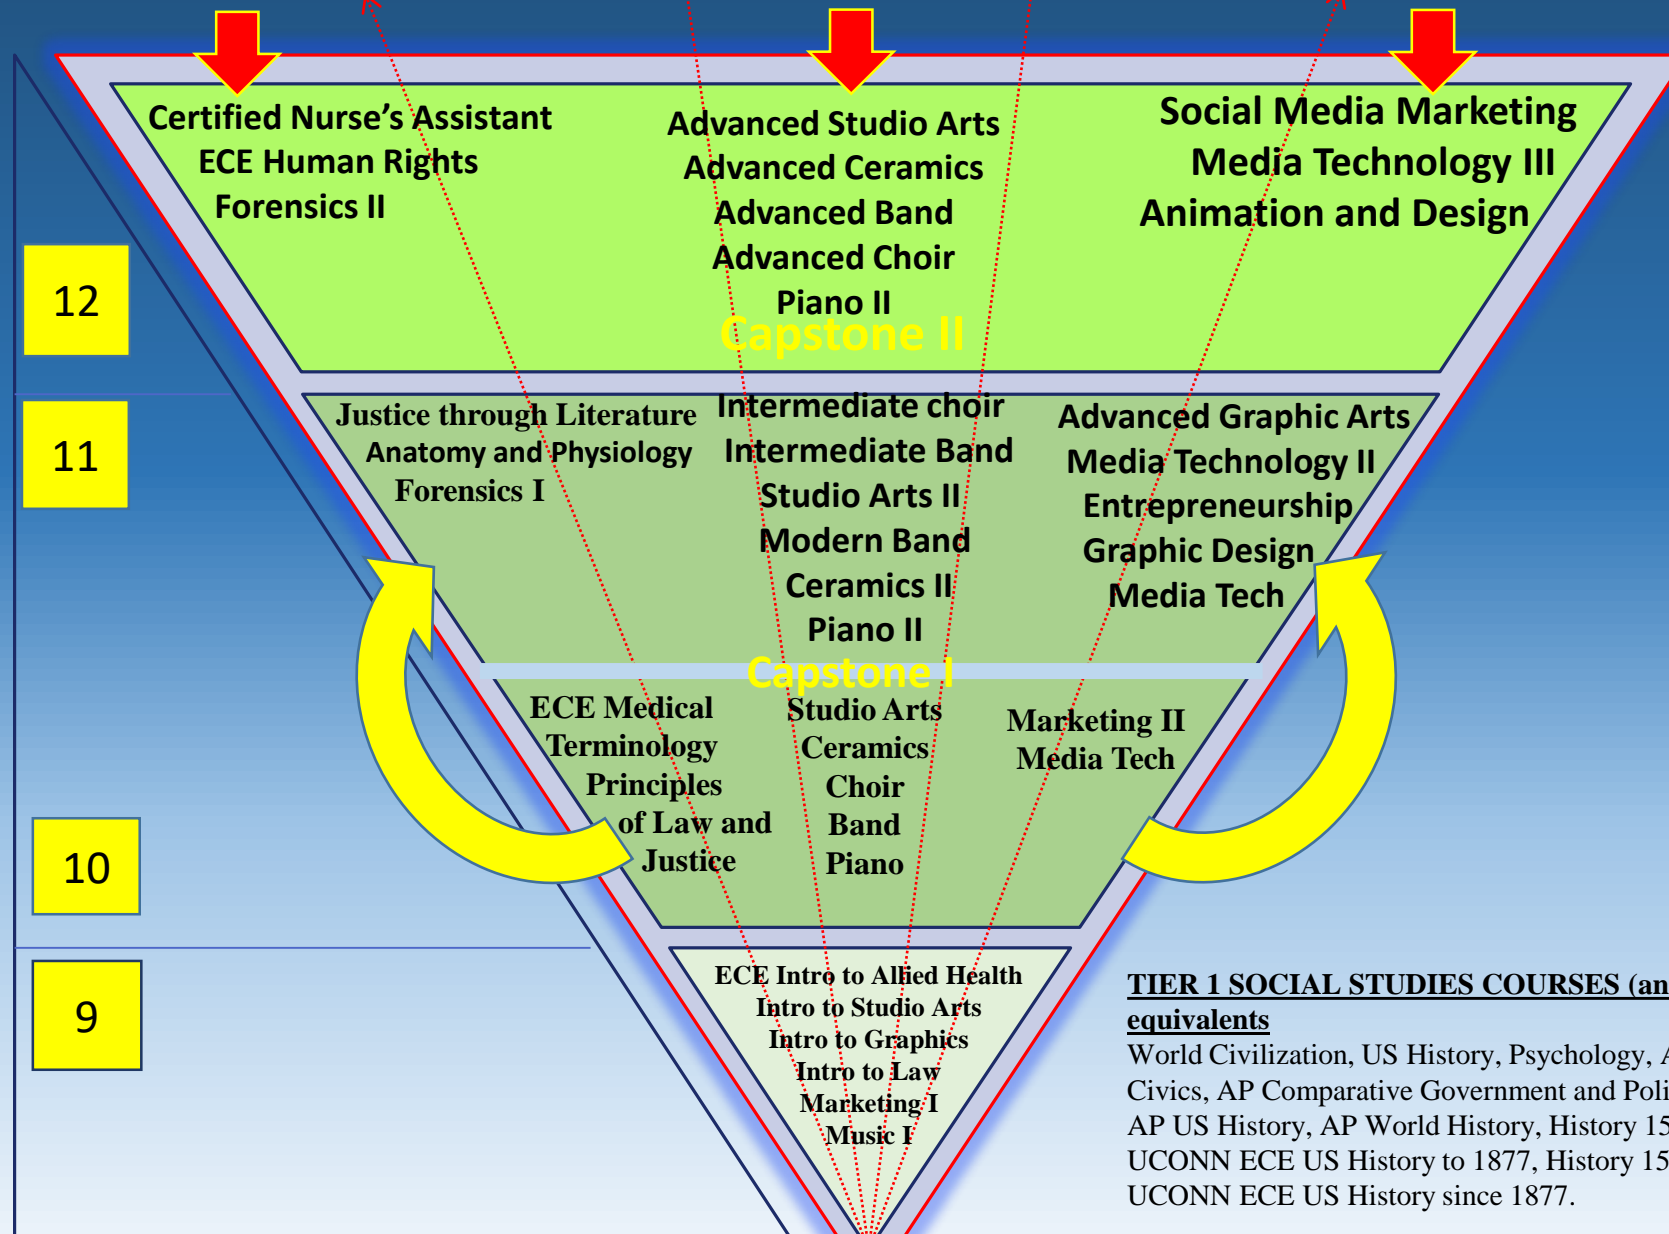

Law & Health Careers

Visual and Performing Arts

Digital Arts & Marketing

Health Careers, Law, and Marketing

TIER 1 ENGLISH COURSES (and equivalents)

English 9, English 10, English 11, English 12, African American Literature, AP English Language & Composition, AP English Literature & Composition, English 101 ECE UB Composition and Rhetoric, English 102 ECE UB Intro to Literature, English 1004 UCONN ECE Intro to Writing, English 1010 UCONN ECE Academic Writing, English 1011 UCONN ECE Writing Through Literature

TIER 1 MATHEMATICS COURSES (and equivalents)

Algebra 1, Geometry, Algebra 2, Probability and Statistics Precalculus, Trigonometry, Calculus, AP Calculus AB, AP Calculus BC, Calculus and Analytical Geometry Math 110 UB ECE, Intro to Engineering 1: ENGR 111 UB ECE.

TIER 1 SOCIAL STUDIES COURSES (and equivalents)

World Civilization, US History, Psychology, AP Civics, AP Comparative Government and Politics, AP US History, AP World History, History 1501 UCONN ECE US History to 1877, History 1502 UCONN ECE US History since 1877.

Physical Science, Biology, Chemistry, Anatomy and Physiology, Earth Science, Environmental Science, Forensic Science, Physics, AP Biology, AP Chemistry, AP Environmental Science, AP Physics, Environmental Science NRE 1000 UCONN ECE, General Chemistry: CHEM 103 UB ECE, General Chemistry: CHEM 1127Q UCONN ECE, General Chemistry: CHEM 1128Q UCONN ECE.

Tier 1 Courses